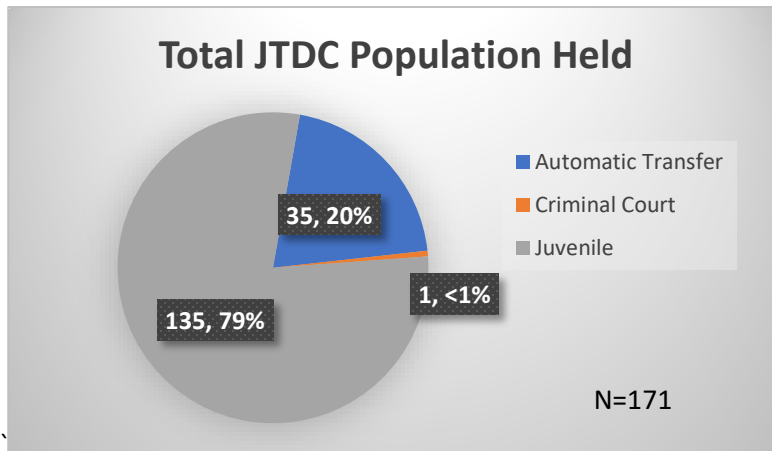

Daily Data Dashboard – July 18, 2023

Demographics for JTDC Population

Tuesday Morning Midnight Count

Total # of probation Involved youth¹: 1,249

¹ Probation Active: Any youth who is pending sentencing with an active social history, has been formally placed on probation or supervision with Cook County Juvenile Probation on the date of the report.

*Age, Gender and Race for Criminal Court population (N=1) is not represented in this report.

Data sources: cFive Supervisor – Probation Population and RMIS – JTDC Population

Daily Data Dashboard – July 18, 2023
Demographics for JTDC Population
Tuesday Morning Midnight Count