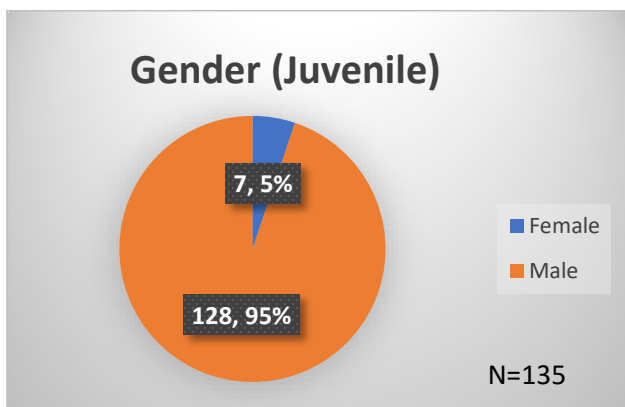

Daily Data Dashboard – July 18, 2023

Demographics for JTDC Population

Tuesday Morning Midnight Count

Total # of probation Involved youth¹: 1,249

¹ Probation Active: Any youth who is pending sentencing with an active social history, has been formally placed on probation or supervision with Cook County Juvenile Probation on the date of the report.

*Age, Gender and Race for Criminal Court population (N=1) is not represented in this report.

Data sources: cFive Supervisor – Probation Population and RMIS – JTDC Population

Daily Data Dashboard – July 18, 2023
Demographics for JTDC Population
Tuesday Morning Midnight Count