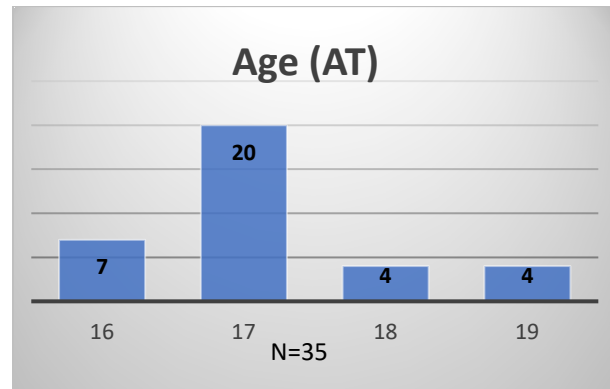

Daily Data Dashboard – July 18, 2023

Demographics for JTDC Population

Tuesday Morning Midnight Count

Total # of probation Involved youth¹: 1,249

¹ Probation Active: Any youth who is pending sentencing with an active social history, has been formally placed on probation or supervision with Cook County Juvenile Probation on the date of the report.

*Age, Gender and Race for Criminal Court population (N=1) is not represented in this report.

Data sources: cFive Supervisor – Probation Population and RMIS – JTDC Population

Daily Data Dashboard – July 18, 2023
Demographics for JTDC Population
Tuesday Morning Midnight Count