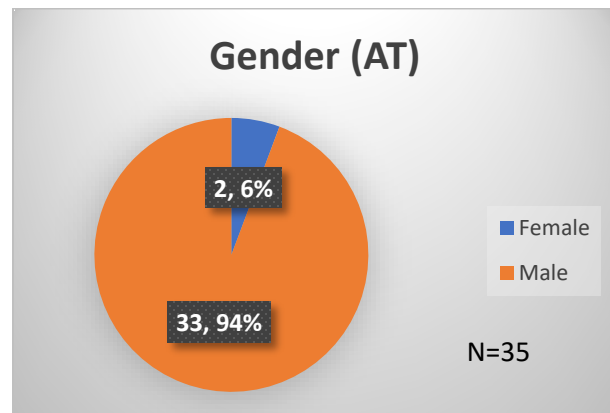

Daily Data Dashboard – July 18, 2023

Demographics for JTDC Population

Tuesday Morning Midnight Count

Total # of probation Involved youth¹: 1,249

¹ Probation Active: Any youth who is pending sentencing with an active social history, has been formally placed on probation or supervision with Cook County Juvenile Probation on the date of the report.

*Age, Gender and Race for Criminal Court population (N=1) is not represented in this report.

Data sources: cFive Supervisor – Probation Population and RMIS – JTDC Population

Daily Data Dashboard – July 18, 2023
Demographics for JTDC Population
Tuesday Morning Midnight Count