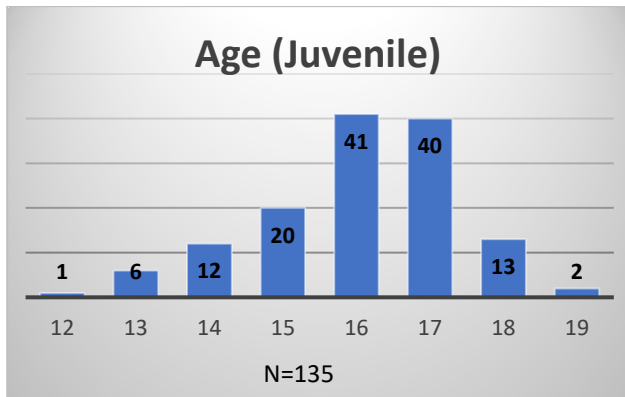

Daily Data Dashboard – July 18, 2023

Demographics for JTDC Population

Tuesday Morning Midnight Count

Total # of probation Involved youth¹: 1,249

¹ Probation Active: Any youth who is pending sentencing with an active social history, has been formally placed on probation or supervision with Cook County Juvenile Probation on the date of the report.

*Age, Gender and Race for Criminal Court population (N=1) is not represented in this report.

Data sources: cFive Supervisor – Probation Population and RMIS – JTDC Population

Daily Data Dashboard – July 18, 2023
Demographics for JTDC Population
Tuesday Morning Midnight Count